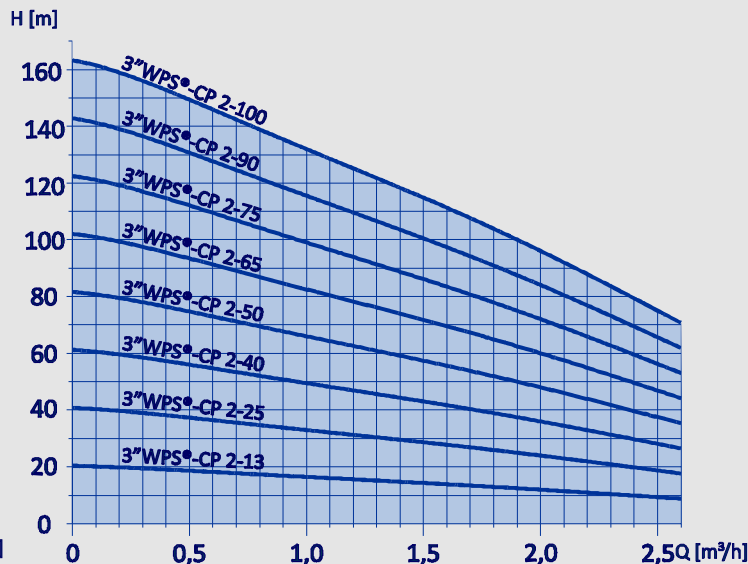

Performances:

Type	Reference	P₂	Supply	Weight	Packing
3"WPS®-CP 1-13	30100101A	600W	1x230V	11,3 kg	65x32x22cm
3"WPS®-CP 1-25	30100201A	600W	1x230V	11,5 kg	65x32x22cm
3"WPS®-CP 1-40	30100401A	600W	1x230V	11,7 kg	65x32x22cm
3"WPS®-CP 1-50	30100501A	600W	1x230V	11,8 kg	65x32x22cm
3"WPS®-CP 1-65	30100601A	900W	1x230V	12,7 kg	65x32x22cm
3"WPS®-CP 1-75	30100701A	900W	1x230V	12,9 kg	65x32x22cm
3"WPS®-CP 1-90	30100901A	1500W	1x230V	13,7 kg	65x32x22cm
3"WPS®-CP 1-100	30101001A	1500W	1x230V	13,9 kg	65x32x22cm
3"WPS®-CP 1-110	30101101A	1500W	1x230V	14,1 kg	65x32x22cm
3"WPS®-CP 1-125	30101201A	1500W	1x230V	14,2 kg	65x32x22cm

Type	Reference	P₂	Supply	Weight	Packing
3"WPS®-CP 3-15	30300101A	600W	1x230V	11,3 kg	65x32x22cm
3"WPS®-CP 3-30	30300301A	600W	1x230V	11,5 kg	65x32x22cm
3"WPS®-CP 3-45	30300401A	900W	1x230V	12,4 kg	65x32x22cm
3"WPS®-CP 3-65	30300601A	1500W	1x230V	13,4 kg	65x32x22cm
3"WPS®-CP 3-80	30300801A	1500W	1x230V	13,5 kg	65x32x22cm

Type	Reference	P₂	Supply	Weight	Packing
3"WPS®-CP 2-13	30200101A	600W	1x230V	11,3 kg	65x32x22cm
3"WPS®-CP 2-25	30200201A	600W	1x230V	11,5 kg	65x32x22cm
3"WPS®-CP 2-40	30200401A	600W	1x230V	11,7 kg	65x32x22cm
3"WPS®-CP 2-50	30200501A	900W	1x230V	12,6 kg	65x32x22cm
3"WPS®-CP 2-65	30200601A	900W	1x230V	12,7 kg	65x32x22cm
3"WPS®-CP 2-75	30200701A	1500W	1x230V	13,7 kg	65x32x22cm
3"WPS®-CP 2-90	30200901A	1500W	1x230V	13,9 kg	65x32x22cm
3"WPS®-CP 2-100	30201001A	1500W	1x230V	14,0 kg	65x32x22cm

Type	Reference	P₂	Supply	Weight	Packing
3"WPS®-CP 5-15	30500101A	600W	1x230V	11,3 kg	65x32x22cm
3"WPS®-CP 5-30	30500301A	900W	1x230V	12,2 kg	65x32x22cm
3"WPS®-CP 5-45	30500401A	1500W	1x230V	13,2 kg	65x32x22cm

Options:
20m Submersible cable 4x1,5mm³
40m Submersible cable 4x1,5mm³
60m Submersible cable 4x1,5mm³

Well Pumps S.A.
Avenue de Lambusart 18
B-6220 Fleurus - Belgium
Tel : +32 71 46.07.83
Fax : +32 71 46.07.71
e-mail : info@wellpumps.be
web : www.wellpumps.be