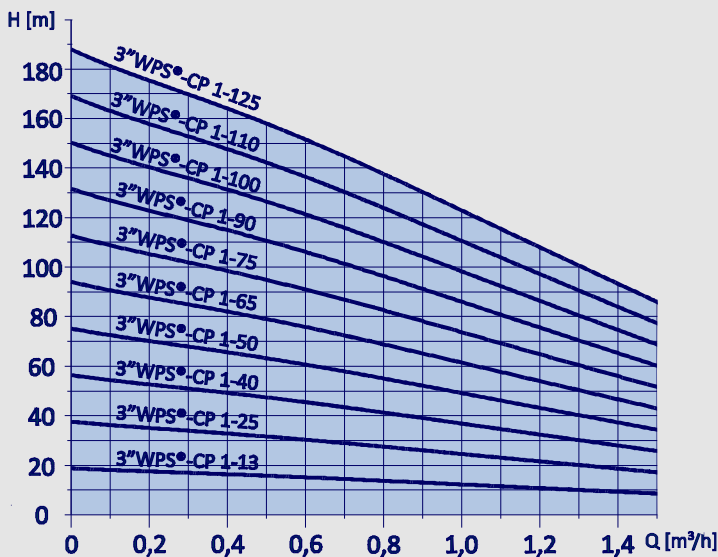

WELL PUMPS®

Stainless Steel Submersible Pumps

3" WPS-CP the new generation of 3" pumps

Characteristics:

- Entirely made out of stainless steel
- Excellent resistance to wear
- High speed, maximum 8.200 RPM
- Discharge Rp 1 ¼"
- Very easy to install
- Motor developed to run at high speed (140Hz)
- Constant Pressure due to variable speed
- Protection against dry running
- Soft start and stop
- Single phase supply to the controller
- Protection against over and under voltage
- Two set pressures possible

The kit consists of:

- A 3" submersible pump WPS® entirely made of stainless steel. Well Pumps S.A. Specially developed this pump for high rotation speeds up to 8.200 RPM.
- A WPS® high speed submersible motor able to run at variable frequencies up to 140Hz.
- A WPS®-CP constant pressure controller including a variable speed drive, a flow detection and a pressure sensor.
- A pressure vessel of 8 liter, a valve and a pressure gauge.

Performances:

Type	Reference	P ₂	Supply	Weight	Packing
3"WPS®-CP 1-13	30100101A	600W	1x230V	11,3 kg	65x32x22cm
3"WPS®-CP 1-25	30100201A	600W	1x230V	11,5 kg	65x32x22cm
3"WPS®-CP 1-40	30100401A	600W	1x230V	11,7 kg	65x32x22cm
3"WPS®-CP 1-50	30100501A	600W	1x230V	11,8 kg	65x32x22cm
3"WPS®-CP 1-65	30100601A	900W	1x230V	12,7 kg	65x32x22cm
3"WPS®-CP 1-75	30100701A	900W	1x230V	12,9 kg	65x32x22cm
3"WPS®-CP 1-90	30100901A	1500W	1x230V	13,7 kg	65x32x22cm
3"WPS®-CP 1-100	30101001A	1500W	1x230V	13,9 kg	65x32x22cm
3"WPS®-CP 1-110	30101101A	1500W	1x230V	14,1 kg	65x32x22cm
3"WPS®-CP 1-125	30101201A	1500W	1x230V	14,2 kg	65x32x22cm