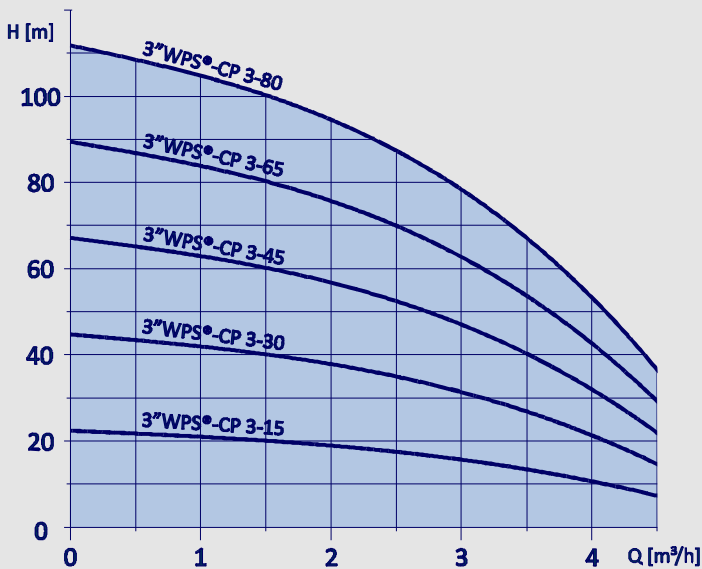

Performances:

Type	Reference	P₂	Supply	Weight	Packing
3"WPS®-CP 1-13	30100101A	600W	1x230V	11,3 kg	65x32x22cm
3"WPS®-CP 1-25	30100201A	600W	1x230V	11,5 kg	65x32x22cm
3"WPS®-CP 1-40	30100401A	600W	1x230V	11,7 kg	65x32x22cm
3"WPS®-CP 1-50	30100501A	600W	1x230V	11,8 kg	65x32x22cm
3"WPS®-CP 1-65	30100601A	900W	1x230V	12,7 kg	65x32x22cm
3"WPS®-CP 1-75	30100701A	900W	1x230V	12,9 kg	65x32x22cm
3"WPS®-CP 1-90	30100901A	1500W	1x230V	13,7 kg	65x32x22cm
3"WPS®-CP 1-100	30101001A	1500W	1x230V	13,9 kg	65x32x22cm
3"WPS®-CP 1-110	30101101A	1500W	1x230V	14,1 kg	65x32x22cm
3"WPS®-CP 1-125	30101201A	1500W	1x230V	14,2 kg	65x32x22cm

Type	Reference	P₂	Supply	Weight	Packing
3"WPS®-CP 3-15	30300101A	600W	1x230V	11,3 kg	65x32x22cm
3"WPS®-CP 3-30	30300301A	600W	1x230V	11,5 kg	65x32x22cm
3"WPS®-CP 3-45	30300401A	900W	1x230V	12,4 kg	65x32x22cm
3"WPS®-CP 3-65	30300601A	1500W	1x230V	13,4 kg	65x32x22cm
3"WPS®-CP 3-80	30300801A	1500W	1x230V	13,5 kg	65x32x22cm

Type	Reference	P₂	Supply	Weight	Packing
3"WPS®-CP 2-13	30200101A	600W	1x230V	11,3 kg	65x32x22cm
3"WPS®-CP 2-25	30200201A	600W	1x230V	11,5 kg	65x32x22cm
3"WPS®-CP 2-40	30200401A	600W	1x230V	11,7 kg	65x32x22cm
3"WPS®-CP 2-50	30200501A	900W	1x230V	12,6 kg	65x32x22cm
3"WPS®-CP 2-65	30200601A	900W	1x230V	12,7 kg	65x32x22cm
3"WPS®-CP 2-75	30200701A	1500W	1x230V	13,7 kg	65x32x22cm
3"WPS®-CP 2-90	30200901A	1500W	1x230V	13,9 kg	65x32x22cm
3"WPS®-CP 2-100	30201001A	1500W	1x230V	14,0 kg	65x32x22cm

Type	Reference	P₂	Supply	Weight	Packing
3"WPS®-CP 5-15	30500101A	600W	1x230V	11,3 kg	65x32x22cm
3"WPS®-CP 5-30	30500301A	900W	1x230V	12,2 kg	65x32x22cm
3"WPS®-CP 5-45	30500401A	1500W	1x230V	13,2 kg	65x32x22cm

Options:
20m Submersible cable 4x1,5mm³
40m Submersible cable 4x1,5mm³
60m Submersible cable 4x1,5mm³

Well Pumps S.A.
Avenue de Lambusart 18
B-6220 Fleurus - Belgium
Tel : +32 71 46.07.83
Fax : +32 71 46.07.71
e-mail : info@wellpumps.be
web : www.wellpumps.be